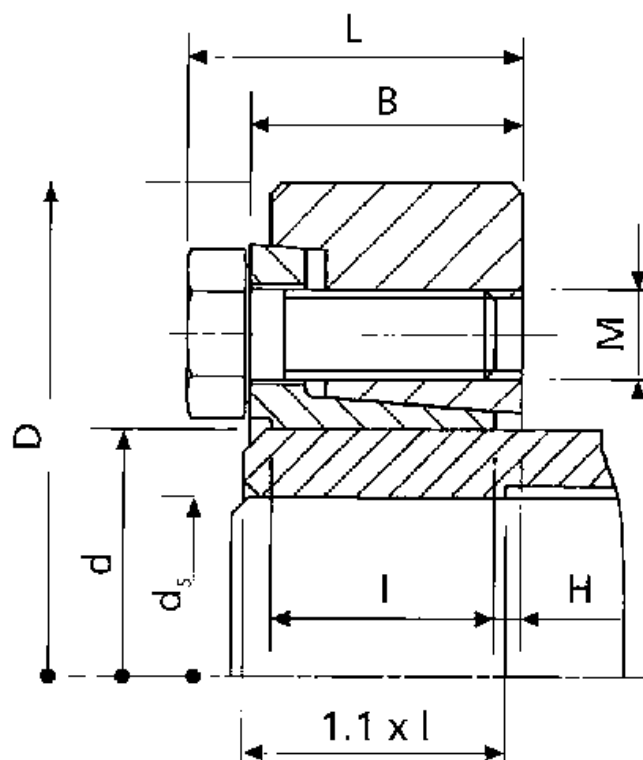

Article number: 437800160

Description: Rota-fix shaft-hub connection SB 160

Measures

B mm	= 68.0
d H8 mm	= 160
D mm	= 290.0
ds mm	= 120
F kN torque	= 750
H	= 7.5
I mm	= 56.0
L mm	= 79.0

M mm	= M16
T N m torque	= 45000
Ts N m bolt tightening torque	= 290